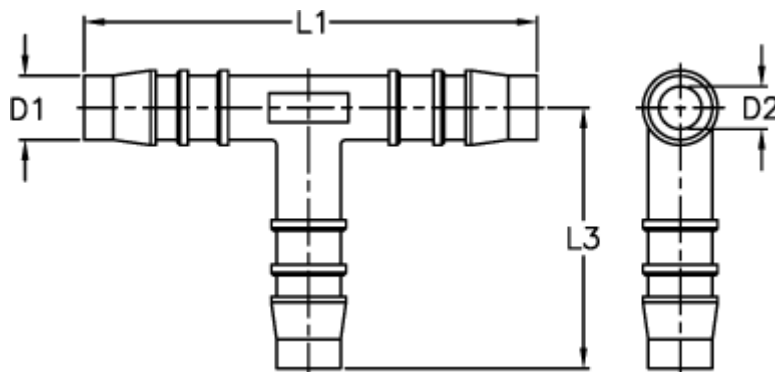

Article number: 027608900004

Description: Norma hose coupling TS 4

Measures

D1 = 4

D2 = 2.7

L1 = 35.0

L3 = 19.5